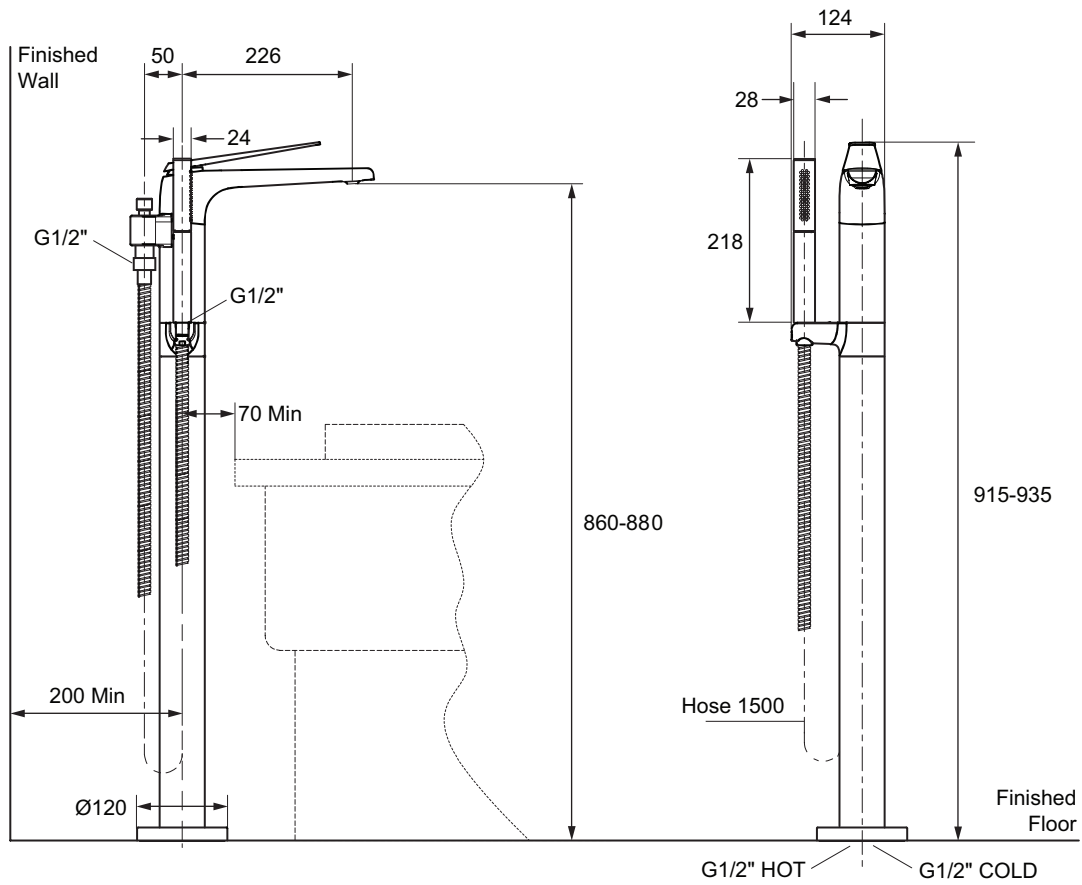

Avid Floor-Mount Bath Filler with Handshower

C97367D

Dimensions (mm):

Kohler UK

Sales and Technical: +44 (0) 800 001 4466

info@kohler.co.uk

www.KOHLER.co.uk

THE BOLD LOOK
OF **KOHLER**®