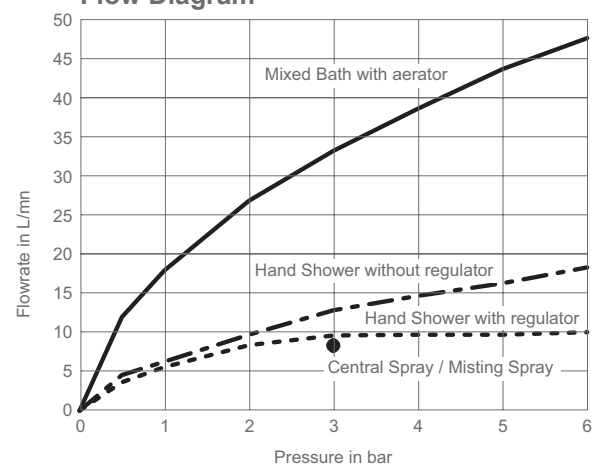

## Avid Floor-Mount Bath Filler with Handshower

C97367D

**Product Description:** Avid floor-mount bath filler with handshower

**Colour/Finish:** Polished Chrome

**Material:** Brass Body

**Minimum Pressure:** 1.5 bar

**Product Weight (kg):** 12.5

**Fixings Included:** Yes

**Guarantee (Years):** 5

Flow Diagram

**Additional Information:** KOHLER® finishes resist corrosion and tarnishing, whilst solid brass construction ensures durability and reliability.